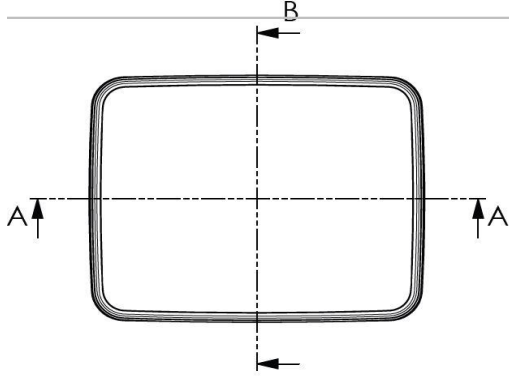

CODE:11040

Angular Series-Tamper Evident/Dikdörtgen-Kilitlenebilir

Lid / Kapak

Tub / Kutu

Weight / Gramaj

Raw metarial Hammadde	Weight Gramaj
PP	10,8 gr \pm 0,5 gr

Weight / Gramaj

Raw metarial Hammadde	Weight Gramaj
PP	31 \pm 1 gr

Carton information / Koli bilgisi

Pcs inside carton Koli içi adedi	Carton size Koli ölçüleri
1300	585x395x475 mm

Carton information / Koli bilgisi

Pcs inside carton Koli içi adedi	Carton size Koli ölçüleri
170	585x395x475 mm

Volume information / Hacim Bilgisi

Brimful volume Silme hacmi	Filling volume Dolum hacmi
1200 ml	1100 ml

Above given drawings are not technical drawings and may not represent the shape of the package completely. These drawings are used to show the dimensions of the tub and lid. If technical drawing is required for filling machine adjustments or anything similar, please request it.