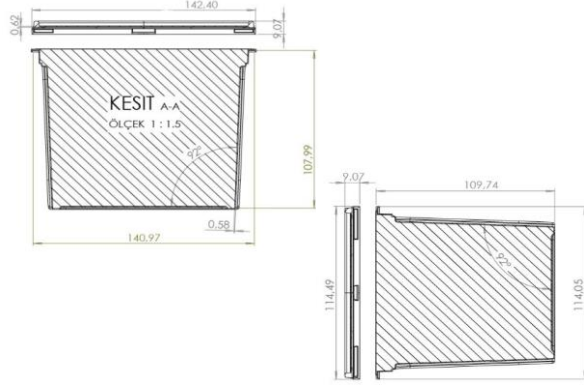

CODE:11040

Angular Series-Tamper Evident/Dikdörtgen-Kilitlenebilir

Lid / Kapak

Tub / Kutu

Weight / Gramaj

Raw metarial Hammadde	Weight Gramaj
PP	10,8 gr \pm 0,5 gr

Weight / Gramaj

Raw metarial Hammadde	Weight Gramaj
PP	31 \pm 1 gr

Carton information / Koli bilgisi

Pcs inside carton Koli içi adedi	Carton size Koli ölçüleri
1300	585x395x475 mm

Carton information / Koli bilgisi

Pcs inside carton Koli içi adedi	Carton size Koli ölçüleri
170	585x395x475 mm

Volume information / Hacim Bilgisi

Brimful volume Silme hacmi	Filling volume Dolum hacmi
1200 ml	1100 ml

Above given drawings are not technical drawings and may not represent the shape of the package completely. These drawings are used to show the dimensions of the tub and lid. If technical drawing is required for filling machine adjustments or anything similar, please request it.