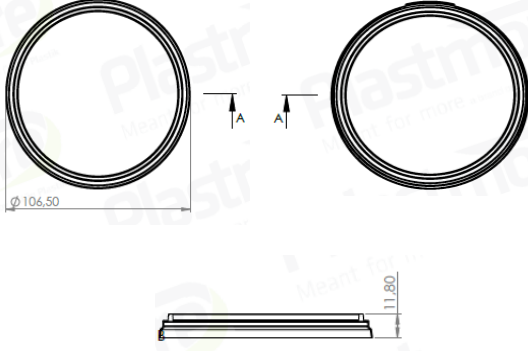

CODE: 10557

Yuvarlak Kilitlenebilir/Round Tamper Evident

Lid / Kapak

Tub / Kutu

Weight / Gramaj

Raw metarial Hammadde	Weight Gramaj
PP	7 ± 1 gr

Carton information / Koli bilgisi

Pcs inside carton Koli içi adedi	Carton size Koli ölçüleri
2232	585X395X475 mm

Weight / Gramaj

Raw metarial Hammadde	Weight Gramaj
PP	20 ± 1 gr
PP (Handle-Kulp)	1,4 ± 0,5 gr

Carton information / Koli bilgisi

Pcs inside carton Koli içi adedi	Carton size Koli ölçüleri
460	585X395X475 mm

Volume information / Hacim Bilgisi

Brimful volume Silme hacmi	Filling volume Dolum hacmi
600 ml	570 ml

Above given drawings are not technical drawings and may not represent the shape of the package completely. These drawings are used to show the dimensions of the tub and lid. If technical drawing is required for filling machine adjustments or anything similar, please requestit.