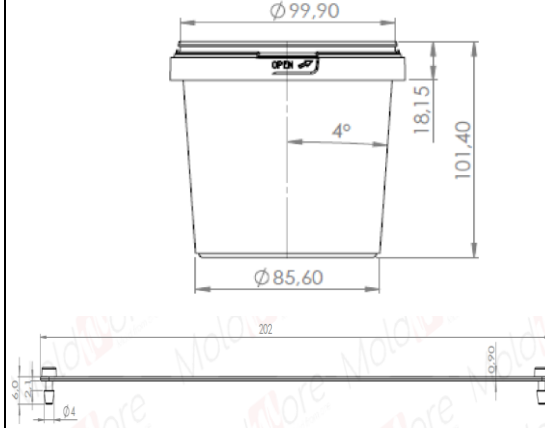

CODE: 10557

Yuvarlak Kilitlenebilir/Round Tamper Evident

Lid / Kapak

Tub / Kutu

Weight / Gramaj

Raw metarial Hammadde	Weight Gramaj
PP	7 ± 1 gr

Carton information / Koli bilgisi

Pcs inside carton Koli içi adedi	Carton size Koli ölçüleri
2232	585X395X475 mm

Weight / Gramaj

Raw metarial Hammadde	Weight Gramaj
PP	20 ± 1 gr
PP (Handle-Kulp)	1,4 ± 0,5 gr

Carton information / Koli bilgisi

Pcs inside carton Koli içi adedi	Carton size Koli ölçüleri
460	585X395X475 mm

Volume information / Hacim Bilgisi

Brimful volume Silme hacmi	Filling volume Dolum hacmi
600 ml	570 ml

Above given drawings are not technical drawings and may not represent the shape of the package completely. These drawings are used to show the dimensions of the tub and lid. If technical drawing is required for filling machine adjustments or anything similar, please requestit.