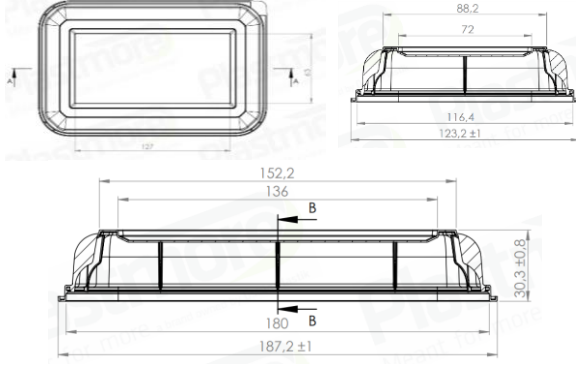

**Plastmore**  
Meant for more a brand owned by Üstün Plastik

FR-13-01-10539 REV: 0

**CODE: 10539**

**Lid / Kapak**

**Weight / Gramaj**

Raw metarial Hammadde	Weight Gramaj
PP	21,5 gr ± 1 gr

**Carton information / Koli bilgisi**

Pcs inside carton Koli içi adedi	Carton size Koli ölçüleri
270	400x600x400 mm

**Tub / Kutu**

**Weight / Gramaj**

Raw metarial Hammadde	Weight Gramaj
PP	27 gr ± 1 gr

**Carton information / Koli bilgisi**

Pcs inside carton Koli içi adedi	Carton size Koli ölçüleri
264	400x600x400 mm

**Volume information / Hacim Bilgisi**

Brimful volume Silme hacmi	Filling volume Dolum hacmi
510 ml	

Above given drawings are not technical drawings and may not represent the shape of the package completely. These drawings are used to show the dimensions of the tub and lid. If technical drawing is required for filling machine adjustments or anything similar, please request it.