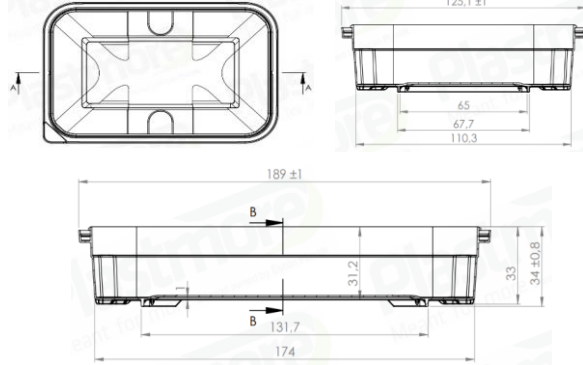

**Plastmore**  
Meant for more a brand owned by Üstün Plastik

FR-13-01-10539 REV: 0

**CODE: 10539**

**Lid / Kapak**

**Weight / Gramaj**

Raw metarial Hammadde	Weight Gramaj
PP	21,5 gr ± 1 gr

**Carton information / Koli bilgisi**

Pcs inside carton Koli içi adedi	Carton size Koli ölçüleri
270	400x600x400 mm

**Tub / Kutu**

**Weight / Gramaj**

Raw metarial Hammadde	Weight Gramaj
PP	27 gr ± 1 gr

**Carton information / Koli bilgisi**

Pcs inside carton Koli içi adedi	Carton size Koli ölçüleri
264	400x600x400 mm

**Volume information / Hacim Bilgisi**

Brimful volume Silme hacmi	Filling volume Dolum hacmi
510 ml	

Above given drawings are not technical drawings and may not represent the shape of the package completely. These drawings are used to show the dimensions of the tub and lid. If technical drawing is required for filling machine adjustments or anything similar, please request it.