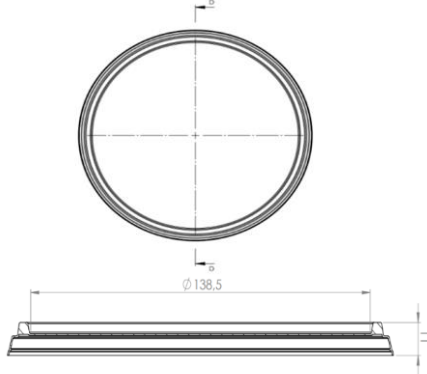

CODE: 10423

Yuvarlak-Folyolanabilir/Round-Foiled

Lid / Kapak

Tub / Kutu

Weight / Gramaj 

Raw metarial Hammadde	Weight Gramaj
PP	13 gr ± 1 gr

Weight / Gramaj 

Raw metarial Hammadde	Weight Gramaj
PP	21 gr ± 1 gr

Carton information / Koli bilgisi 

Pcs inside carton Koli içi adedi	Carton size Koli ölçüleri
880	585x395x475 mm

Carton information / Koli bilgisi 

Pcs inside carton Koli içi adedi	Carton size Koli ölçüleri
344	585x395x475 mm

Volume information / Hacim Bilgisi 

Brimful volume Silme hacmi	Filling volume Dolum hacmi
548,4 ml	548,4 ml

Above given drawings are not technical drawings and may not represent the shape of the package completely. These drawings are used to show the dimensions of the tub and lid. If technical drawing is required for filling machine adjustments or anything similar, please request it.