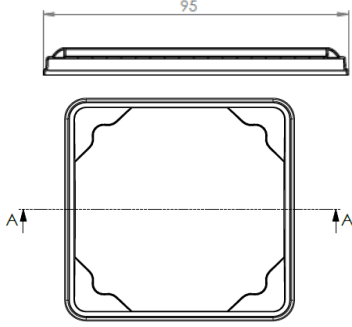

Plastmore
Meant for more a brand owned by Üstün Plastik

FR-13-01-10228-10230 REV. 27.05.2022

CODE:10228-10230

Tamper Evident/Kilitlenebilir

Lid / Kapak

Tub / Kutu

Weight / Gramaj

Raw metarial Hammadde	Weight Gramaj
PP	9,5 ± 1 gr

Weight / Gramaj

Raw metarial Hammadde	Weight Gramaj
PP	11,5 gr ± 1 gr

Carton information / Koli bilgisi

Pcs inside carton Koli içi adedi	Carton size Koli ölçüleri
1300	585x395x475mm KST Koli

Carton information / Koli bilgisi

Pcs inside carton Koli içi adedi	Carton size Koli ölçüleri
650	585x395x240mm KST Koli

Volume information / Hacim Bilgisi

Brimful volume Silme hacmi	Filling volume Dolum hacmi
274,94 ml	274,94 ml

Above given drawings are not technical drawings and may not represent the shape of the package completely. These drawings are used to show the dimensions of the tub and lid. If technical drawing is required for filling machine adjustments or anything similar, please request it.