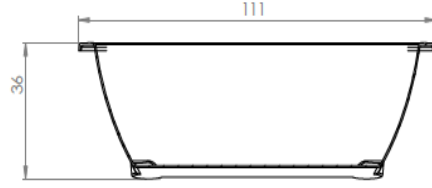

Plastmore
Meant for more a brand owned by Üstün Plastik

FR-13-01-10228-10230 REV. 27.05.2022

CODE:10228-10230

Tamper Evident/Kilitlenebilir

Lid / Kapak

Tub / Kutu

Weight / Gramaj

Raw metarial Hammadde	Weight Gramaj
PP	9,5 ± 1 gr

Weight / Gramaj

Raw metarial Hammadde	Weight Gramaj
PP	11,5 gr ± 1 gr

Carton information / Koli bilgisi

Pcs inside carton Koli içi adedi	Carton size Koli ölçüleri
1300	585x395x475mm KST Koli

Carton information / Koli bilgisi

Pcs inside carton Koli içi adedi	Carton size Koli ölçüleri
650	585x395x240mm KST Koli

Volume information / Hacim Bilgisi

Brimful volume Silme hacmi	Filling volume Dolum hacmi
274,94 ml	274,94 ml

Above given drawings are not technical drawings and may not represent the shape of the package completely. These drawings are used to show the dimensions of the tub and lid. If technical drawing is required for filling machine adjustments or anything similar, please request it.