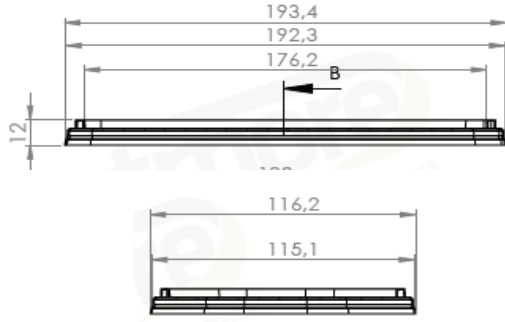

**CODE: 10708**

Oval-Kilitlenebilir/Oval-Lockable

**Lid / Kapak**

**Tub / Kutu**

**Weight / Gramaj** 

Raw metarial Hammadde	Weight Gramaj
PP	15 gr $\pm$ 1 gr

**Weight / Gramaj** 

Raw metarial Hammadde	Weight Gramaj
PP	31 gr $\pm$ 2 gr

**Carton information / Koli bilgisi** 

Pcs inside carton Koli ii adedi	Carton size Koli lleri
875	585x395x475 mm

**Carton information / Koli bilgisi** 

Pcs inside carton Koli ii adedi	Carton size Koli lleri
350	585x395x475 mm

**Volume information / Hacim Bilgisi** 

Brimful volume Silme hacmi	Filling volume Dolum hacmi
911ml	

Above given drawings are not technical drawings and may not represent the shape of the package completely. These drawings are used to show the dimensions of the tub and lid. If technical drawing is required for filling machine adjustments or anything similar, please request it.