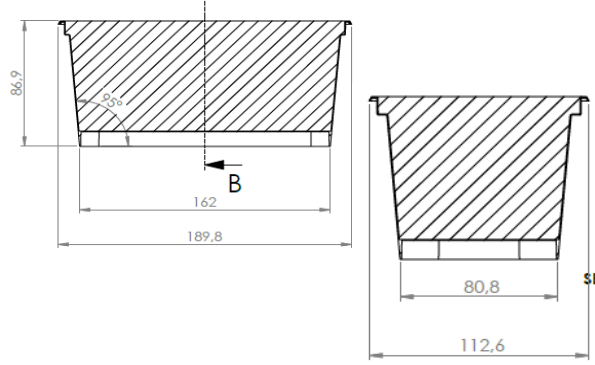

**CODE: 10708**

Oval-Kilitlenebilir/Oval-Lockable

**Lid / Kapak**

**Tub / Kutu**

**Weight / Gramaj** 

Raw metarial Hammadde	Weight Gramaj
PP	15 gr $\pm$ 1 gr

**Weight / Gramaj** 

Raw metarial Hammadde	Weight Gramaj
PP	31 gr $\pm$ 2 gr

**Carton information / Koli bilgisi** 

Pcs inside carton Koli ii adedi	Carton size Koli lleri
875	585x395x475 mm

**Carton information / Koli bilgisi** 

Pcs inside carton Koli ii adedi	Carton size Koli lleri
350	585x395x475 mm

**Volume information / Hacim Bilgisi** 

Brimful volume Silme hacmi	Filling volume Dolum hacmi
911ml	

Above given drawings are not technical drawings and may not represent the shape of the package completely. These drawings are used to show the dimensions of the tub and lid. If technical drawing is required for filling machine adjustments or anything similar, please request it.