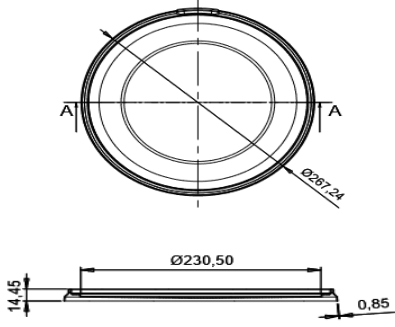

CODE: PF10000

Round Series-Sealable Evident/Oval-Kilitlenebilir

Lid / Kapak

Weight / Gramaj 

Raw metarial Hammadde	Weight Gramaj
PP	53 ± %2 g

Carton information / Koli bilgisi 

Pcs inside carton Koli içi adedi	Carton size Koli ölçüleri
620	780x1178x1105 mm

Tub / Kutu

Weight / Gramaj 

Raw metarial Hammadde	Weight Gramaj
PP	217 ± %2 g

Carton information / Koli bilgisi 

Pcs inside carton Koli içi adedi	Carton size Koli ölçüleri
620	780x1178x1105 mm

Volume information / Hacim Bilgisi 

Brimful volume Silme hacmi	Filling volume Dolum hacmi
10900 ml	10385 ml

Above given drawings are not technical drawings and may not represent the shape of the package completely. These drawings are used to show the dimensions of the tub and lid. If technical drawing is required for filling machine adjustments or anything similar, please request it.