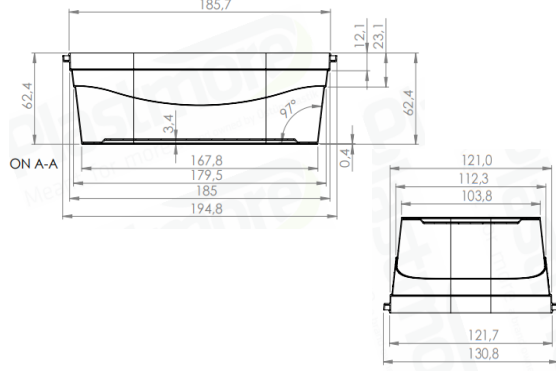

**CODE:11037**

Angular Series-Tamper Evident/Dikdörtgen-Kilitlenebilir

**Lid / Kapak**

**Tub / Kutu**

**Weight / Gramaj**

Raw metarial Hammadde	Weight Gramaj
PP	18 gr ± 1 gr

**Weight / Gramaj**

Raw metarial Hammadde	Weight Gramaj
PP	33,2 gr ± 1 gr

**Carton information / Koli bilgisi**

Pcs inside carton Koli içi adedi	Carton size Koli ölçüleri
660	400x600x400 mm KST Koli

**Carton information / Koli bilgisi**

Pcs inside carton Koli içi adedi	Carton size Koli ölçüleri
270	400x600x400 mm KST Koli

**Volume information / Hacim Bilgisi**

Brimful volume Silme hacmi	Filling volume Dolum hacmi
1101,97 ml	

Above given drawings are not technical drawings and may not represent the shape of the package completely. These drawings are used to show the dimensions of the tub and lid. If technical drawing is required for filling machine adjustments or anything similar, please request it.