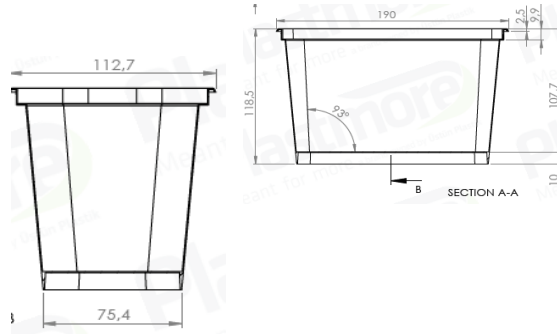

**CODE: 11020**

Oval-Kilitlenebilir/Oval-Lockable

**Lid / Kapak**

**Tub / Kutu**

**Weight / Gramaj**

Raw metarial Hammadde	Weight Gramaj
PP	15 gr $\pm$ 1 gr

**Weight / Gramaj**

Raw metarial Hammadde	Weight Gramaj
PP	40 gr $\pm$ 2 gr

**Carton information / Koli bilgisi**

Pcs inside carton Koli ii adedi	Carton size Koli lleri
900	585x395x3475 mm

**Carton information / Koli bilgisi**

Pcs inside carton Koli ii adedi	Carton size Koli lleri
300	585x395x475mm

**Volume information / Hacim Bilgisi**

Brimful volume Silme hacmi	Filling volume Dolum hacmi
1200 ml	1071ml

Above given drawings are not technical drawings and may not represent the shape of the package completely. These drawings are used to show the dimensions of the tub and lid. If technical drawing is required for filling machine adjustments or anything similar, please request it.