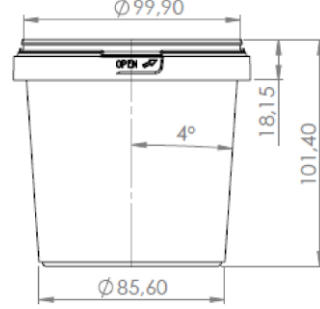

CODE: 10556

Yuvarlak Kilitlenebilir/Round Tamper Evident

Lid / Kapak

Tub / Kutu

Weight / Gramaj

Raw metarial Hammadde	Weight Gramaj
PP	6.5 gr \pm 1gr

Weight / Gramaj

Raw metarial Hammadde	Weight Gramaj
PP	20 gr \pm 1

Carton information / Koli bilgisi

Pcs inside carton Koli içi adedi	Carton size Koli ölçüleri
1840	585X395X475 mm

Carton information / Koli bilgisi

Pcs inside carton Koli içi adedi	Carton size Koli ölçüleri
460	585X395X475 mm

Volume information / Hacim Bilgisi

Brimful volume Silme hacmi	Filling volume Dolum hacmi
600 ml	570 ml

Above given drawings are not technical drawings and may not represent the shape of the package completely. These drawings are used to show the dimensions of the tub and lid. If technical drawing is required for filling machine adjustments or anything similar, please request it.