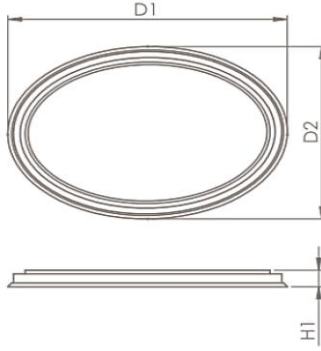

**CODE: 10528**

Oval Series - Sealable Evident/Oval - Kilitlenebilir

**Lid / Kapak**

D1=133.5±1 mm  
D2=91.9±1 mm  
H1=7,4±0.5 mm

**Tub / Kutu**

D1=137,02±1 mm  
D2=96,2±1 mm  
H1=95.3±1 mm  
H2=11,3±0.5 mm

**Weight / Gramaj**

Raw metarial Hammadde	Weight Gramaj
PP	7,3 g ± 0,5 g

**Weight / Gramaj**

Raw metarial Hammadde	Weight Gramaj
PP	22,5 ± 1,0 g

**Carton information / Koli bilgisi**

Pcs inside carton Koli içi adedi	Carton size Koli ölçüleri
1320	400x400x460 mm BC

**Carton information / Koli bilgisi**

Pcs inside carton Koli içi adedi	Carton size Koli ölçüleri
440	585x395x475 mm BC

**Volume information / Hacim Bilgisi**

Brimful volume Silme hacmi	Filling volume Dolum hacmi
600 ml	510 ml

Above given drawings are not technical drawings and may not represent the shape of the package completely. These drawings are used to show the dimensions of the tub and lid. If technical drawing is required for filling machine adjustments or anything similar, please request it.