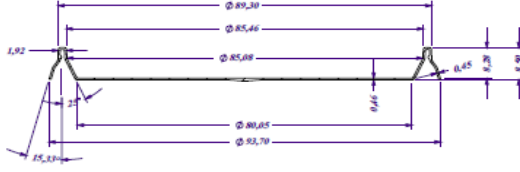

CODE: 10258

Lid / Kapak

Tub / Kutu

Weight / Gramaj 

Raw metarial Hammadde	Weight Gramaj
PP	4,7 ± 1 gr

Weight / Gramaj 

Raw metarial Hammadde	Weight Gramaj
PP	12 ± 1 gr

Carton information / Koli bilgisi 

Pcs inside carton Koli içi adedi	Carton size Koli ölçüleri
3080	585x395x475 mm

Carton information / Koli bilgisi 

Pcs inside carton Koli içi adedi	Carton size Koli ölçüleri
840	585x395x475 mm

Volume information / Hacim Bilgisi 

Brimful volume Silme hacmi	Filling volume Dolum hacmi
290 ml	240 ml

Above given drawings are not technical drawings and may not represent the shape of the package completely. These drawings are used to show the dimensions of the tub and lid. If technical drawing is required for filling machine adjustments or anything similar, please request it.