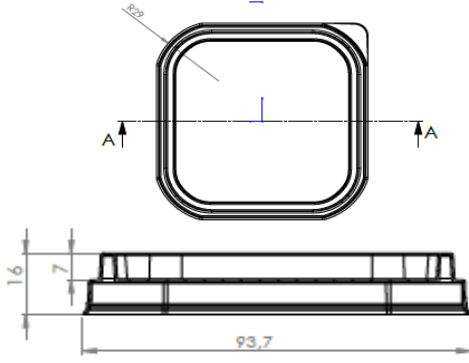

Plastmore
Meant for more a brand owned by Üstün Plastik

FR-05-35-10216 REV. 22.09.2021/1

CODE: 10216

Angular Series-Tamper Evident/Dikdörtgen-Kilitlenebilir

Lid / Kapak