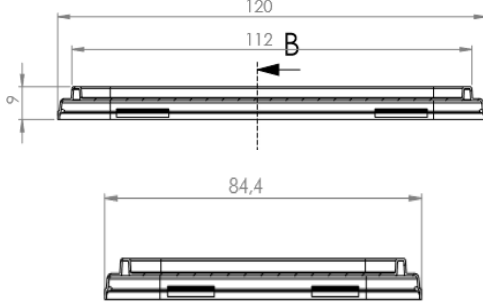

Plastmore
Meant for more a brand owned by Üstün Plastik

FR-05-35-10165 REV. 22.09.2021/1

CODE: 10165

Angular Series-Tamper Evident/Dikdörtgen-Kilitlenebilir

Lid / Kapak

Weight / Gramaj

Raw metarial Hammadde	Weight Gramaj
PP	7 ± 1 g

Carton information / Koli bilgisi

Pcs inside carton Koli içi adedi	Carton size Koli ölçüleri
2100	585x395x475 mm

Tub / Kutu

Weight / Gramaj

Raw metarial Hammadde	Weight Gramaj
PP	8,5 ± 1 g

Pallet information / Palet bilgisi

Pcs inside carton Koli içi adedi	Carton size Koli ölçüleri
1050	585x395x475 mm

Volume information / Hacim Bilgisi

Brimful volume Silme hacmi	Filling volume Dolum hacmi
200 ml	

DESCRIPTIONS/ AÇIKLAMALAR :

Above given drawings are not technical drawings and may not represent the shape of the package completely. These drawings are used to show the dimensions of the tub and lid. If technical drawing is required for filling machine adjustments or anything similar, please request it.