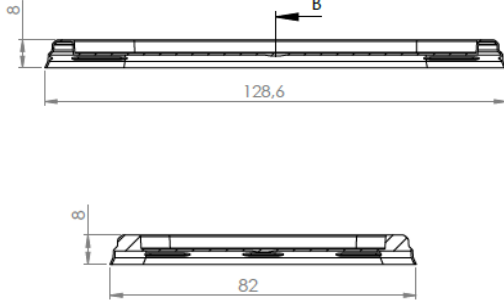

Plastmore
Meant for more a brand owned by Üstün Plastik

FR-05-35-10113 REV. 23.02.2022/2

CODE: 10113

Oval-Kilitlenebilir/Oval-Lockable

Lid / Kapak

Tub / Kutu

Weight / Gramaj

Raw metarial Hammadde	Weight Gramaj
PP	5,5 gr ± 0,5

Weight / Gramaj

Raw metarial Hammadde	Weight Gramaj
PP	8 gr ± 1

Carton information / Koli bilgisi

Pcs inside carton Koli içi adedi	Carton size Koli ölçüleri
2250	585*395*475 mm

Carton information / Koli bilgisi

Pcs inside carton Koli içi adedi	Carton size Koli ölçüleri
1500	585*395*475 mm

Volume information / Hacim Bilgisi

Brimful volume Silme hacmi	Filling volume Dolum hacmi
184 ml	154 ml

Above given drawings are not technical drawings and may not represent the shape of the package completely. These drawings are used to show the dimensions of the tub and lid. If technical drawing is required for filling machine adjustments or anything similar, please request it.