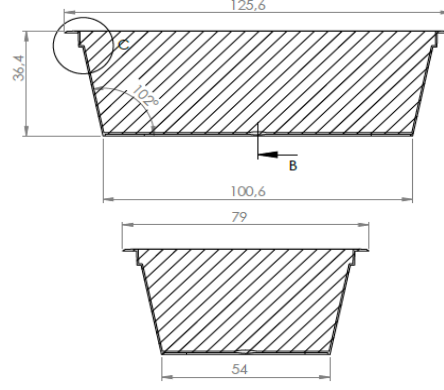

Plastmore
Meant for more a brand owned by Üstün Plastik

FR-05-35-10113 REV. 23.02.2022/2

CODE: 10113

Oval-Kilitlenebilir/Oval-Lockable

Lid / Kapak

Tub / Kutu

Weight / Gramaj

Raw metarial Hammadde	Weight Gramaj
PP	5,5 gr ± 0,5

Weight / Gramaj

Raw metarial Hammadde	Weight Gramaj
PP	8 gr ± 1

Carton information / Koli bilgisi

Pcs inside carton Koli içi adedi	Carton size Koli ölçüleri
2250	585*395*475 mm

Carton information / Koli bilgisi

Pcs inside carton Koli içi adedi	Carton size Koli ölçüleri
1500	585*395*475 mm

Volume information / Hacim Bilgisi

Brimful volume Silme hacmi	Filling volume Dolum hacmi
184 ml	154 ml

Above given drawings are not technical drawings and may not represent the shape of the package completely. These drawings are used to show the dimensions of the tub and lid. If technical drawing is required for filling machine adjustments or anything similar, please request it.